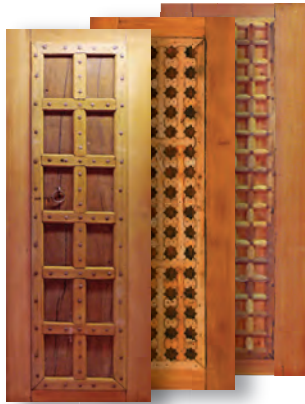

antique doors

Looking for something totally original and exotic?

Woodworkers have a range of recycled antique door panels from India reframed to standard sizes.

2040 x 820 x 50
up to
2340 x 820 x 50
from
\$1617 per door