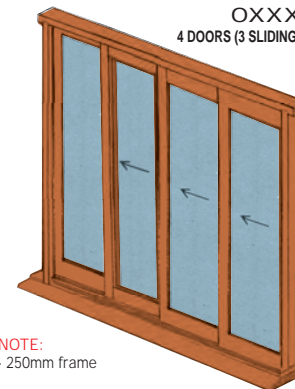

NOTE:
- 250mm frame

Insect screens supplied are BRIO black pleated screens rated to 28 km/hr

lock and flush bolt morticing is available for woodworkers hardware.

Our doors roll on adjustable stainless steel bottom rollers and brass track and can be made intruder and bushfire resistant with stealshield outer panels that provide cost effective security.