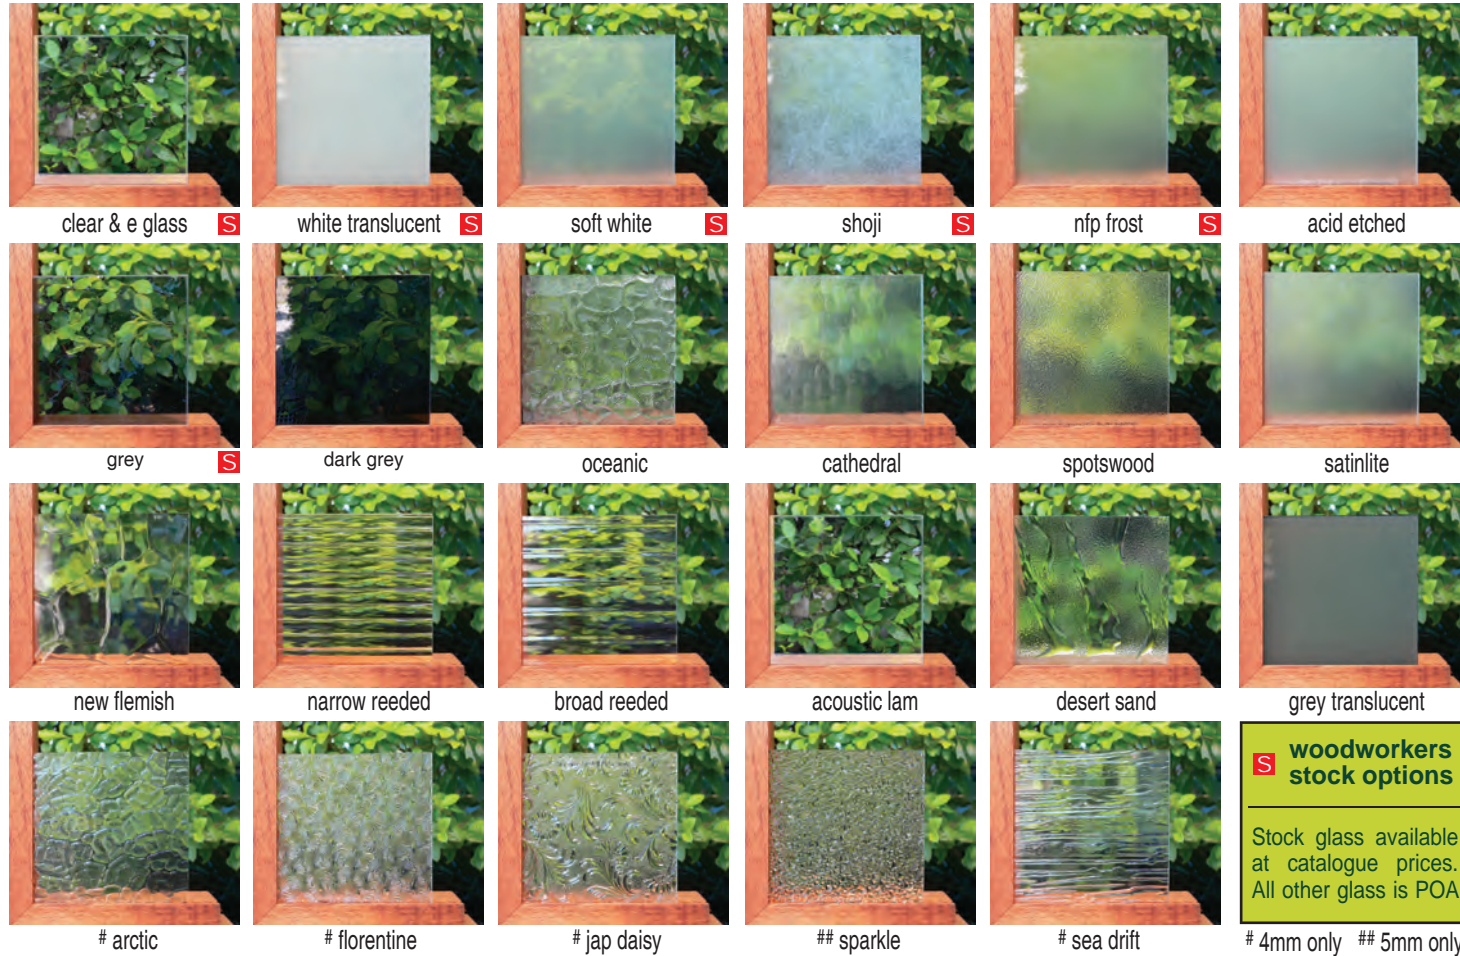

french door bifold + slider video

woodworkers glazing options

woodworkers glazing options

AVAILABLE AS SAFETY GLASS SUITABLE FOR DOOR GLAZING

Glazing – the glass and frames in windows and external doors has a significant effect on thermal performance. The measure of thermal performance is measured by the **U-Value and the Solar Heat Gain Coefficient (SHGC)**