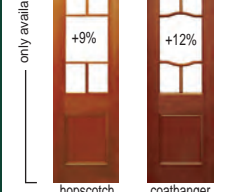

single light double glazed

4 light lockrail

8 light 10 light

victorian single victorian twin

hopscotch coathanger

not available in 770, 870, 920, 1020mm wide or 2460mm high

not available in 770, 870, 920, 1020mm wide