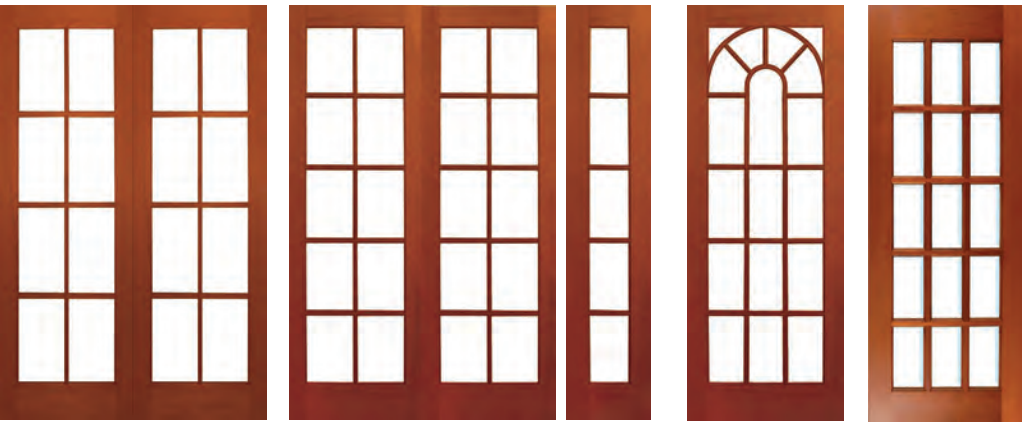

french doors

woodworkers french doors

8 Light			10 Light & Sidelight			Conservatory			15 Light		
Size	Cedar	White Primed	Size	Cedar	White Primed	Size	Cedar	White Primed	Size	Cedar	White Primed
2040 x 820 x 40	$604	$604	2040 x 820 x 40	$638	$638	2040 x 820 x 40	$1296*	$1296*	2040 x 820 x 40	$775	$775
2040 x 720 x 40	$592	$592	2040 x 720 x 40	$627	$627	2040 x 720 x 40	$1276*	$1276*	2040 x 720 x 40	$775	$775
2040 x 620 x 40	$581	$581	2040 x 620 x 40	$613	$613	2040 x 620 x 40	$1259*	$1259*	2340 x 820 x 40	$890	$890
2040 x 410 x 40	$534	$534	2040 x 410 x 40	$613	$613						
2340 x 820 x 40	$692	$692	2340 x 820 x 40	$733	$733						
2340 x 720 x 40	$680	$680	2340 x 720 x 40	$720	$720						
2340 x 620 x 40	$666	$666	2340 x 620 x 40	$703	$703						
2340 x 410 x 40	$645	$645	2340 x 410 x 40	$645	$645						

price per door. stock obscure glass + 30%

**PRE-PRIMED
WHITE OR
CLEAR SEALED
FREE
UNLESS NOTED**

* if available and while stocks last