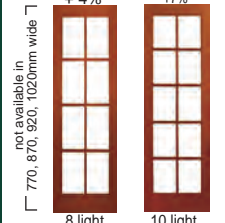

8 light 10 light