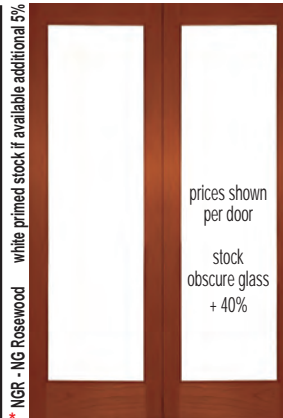

Single Light

Size	Cedar	NGR*	Size	Cedar
2040 x 1220	$805	N/A	2340 x 1220	$872
2040 x 1020	$665	N/A	2340 x 1020	$723
2040 x 920	$610	$697	2340 x 920	$670
2040 x 870	$581	N/A	2340 x 870	$640
2040 x 820	$549	$627	2340 x 820	$607
2040 x 770	$542	N/A	2340 x 770	$596
2040 x 720	$535	N/A	2340 x 720	$586
2040 x 620	$514	N/A	2340 x 620	$567
2040 x 410	$512	N/A	2340 x 410	$563