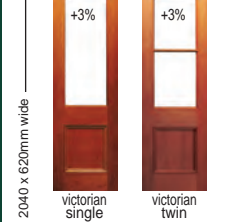

victorian single victorian twin