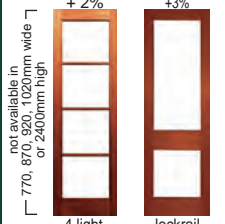

4 light lockrail